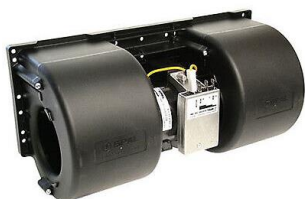

Joint universel
Universal joint
 SP SPL100 1X

kit de sangle de joint universel
Universal joint strap kit
 SP 90 70 28X

Roulement central
Center bearing
 SP 212261 1X

Raccord graissable
Grease fitting
 SP 232830