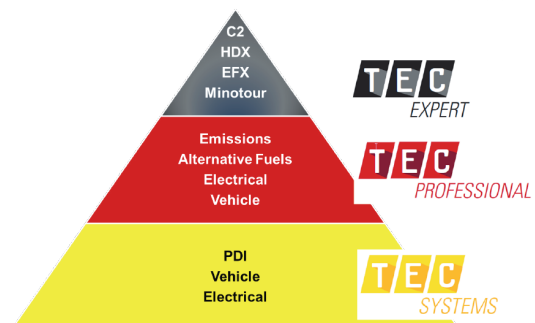

Thomas Elite Certification